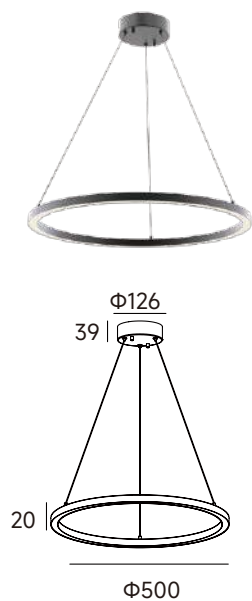

WH BK SV

Aureole Slim

- Material: Metal housing, Polycarbonate diffuser, Designed in 400/500/600 mm 3 sizes for 20/30/45w, Adjustable clear aircraft cable at 3m length.
- Voltage: 220~240V.
- Non Dimmable.

LED RA>90

CODE	Watts	CCT	Lumen
3P38191	20W	WL 3000K	1200 lm

LED RA>90

CODE	Watts	CCT	Lumen
3P38191	30W	WL 3000K	1800 lm

LED RA>90

CODE	Watts	CCT	Lumen
3P38191	40W	WL 3000K	2400 lm